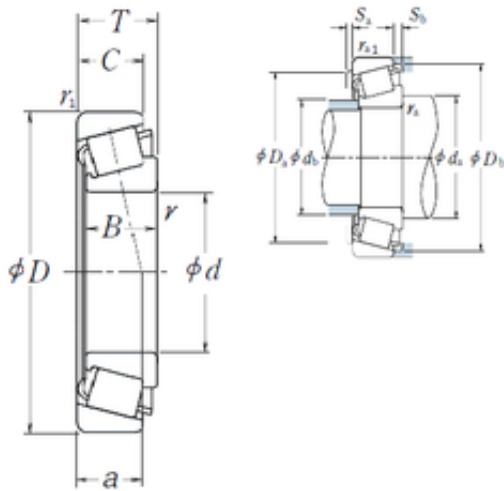

## 32926 NSK Double Direction Thrust Bearings

Bearing No. 32926

32926 Bearing 2D drawings and 3D CAD models

Size	130x180x32 mm
Bore Diameter	130 mm
Outer Diameter	180 mm
Width	32 mm
d	130 mm
D	180 mm
T	32 mm
B	30 mm
C	26 mm
a	34,7 mm
r min.	2 mm
r1 min.	1,5 mm
da min.	142 mm
Da min	168 mm
Da max.	171 mm
db max.	141 mm
Db min.	175 mm
ra max.	2 mm
rb max.	1,5 mm
Weight	2,25 Kg
Basic dynamic load rating (C)	167 kN
Basic static load rating (C0)	281 kN
(Grease) Lubrication Speed	1800 r/min
(Oil) Lubrication Speed	2400 r/min
Calculation factor (e)	0,36
Calculation factor (Y0)	0,92

## GENERAL BEARING IMPORT COMPANY

Category	Tapered Roller Bearing Assemblies
Inventory	0.0
Manufacturer Name	NSK
Minimum Buy Quantity	N/A
Weight / Kilogram	2.25
Product Group	B04334
Precision Class	Standard
Component	Assembly
Basic Number	32926
Number of Tapered Rows	Single Row
Inch - Metric	Metric
Other Features	Standard Angle   Pressed Steel Cage
Long Description	Assembly; Standard Precision; 130MM Bore; 180MM Outside Diameter; 32MM Assembly Width; Single Row of Rollers
Category	Tapered Roller Bearings Assembly
UNSPSC	31171516
Harmonized Tariff Code	8482.20.00.00
Noun	Bearing
Keyword String	Tapered
Manufacturer URL	<a href="http://www.nskamericas.com">http://www.nskamericas.com</a>
Manufacturer Item Number	32926
Weight / LBS	4.96
Flange Outside Diameter	0 Inch   0 Millimeter
Outside Diameter	7.087 Inch   180 Millimeter
Assembly Width	1.26 Inch   32 Millimeter
Bore	5.118 Inch   130 Millimeter
LangID	1